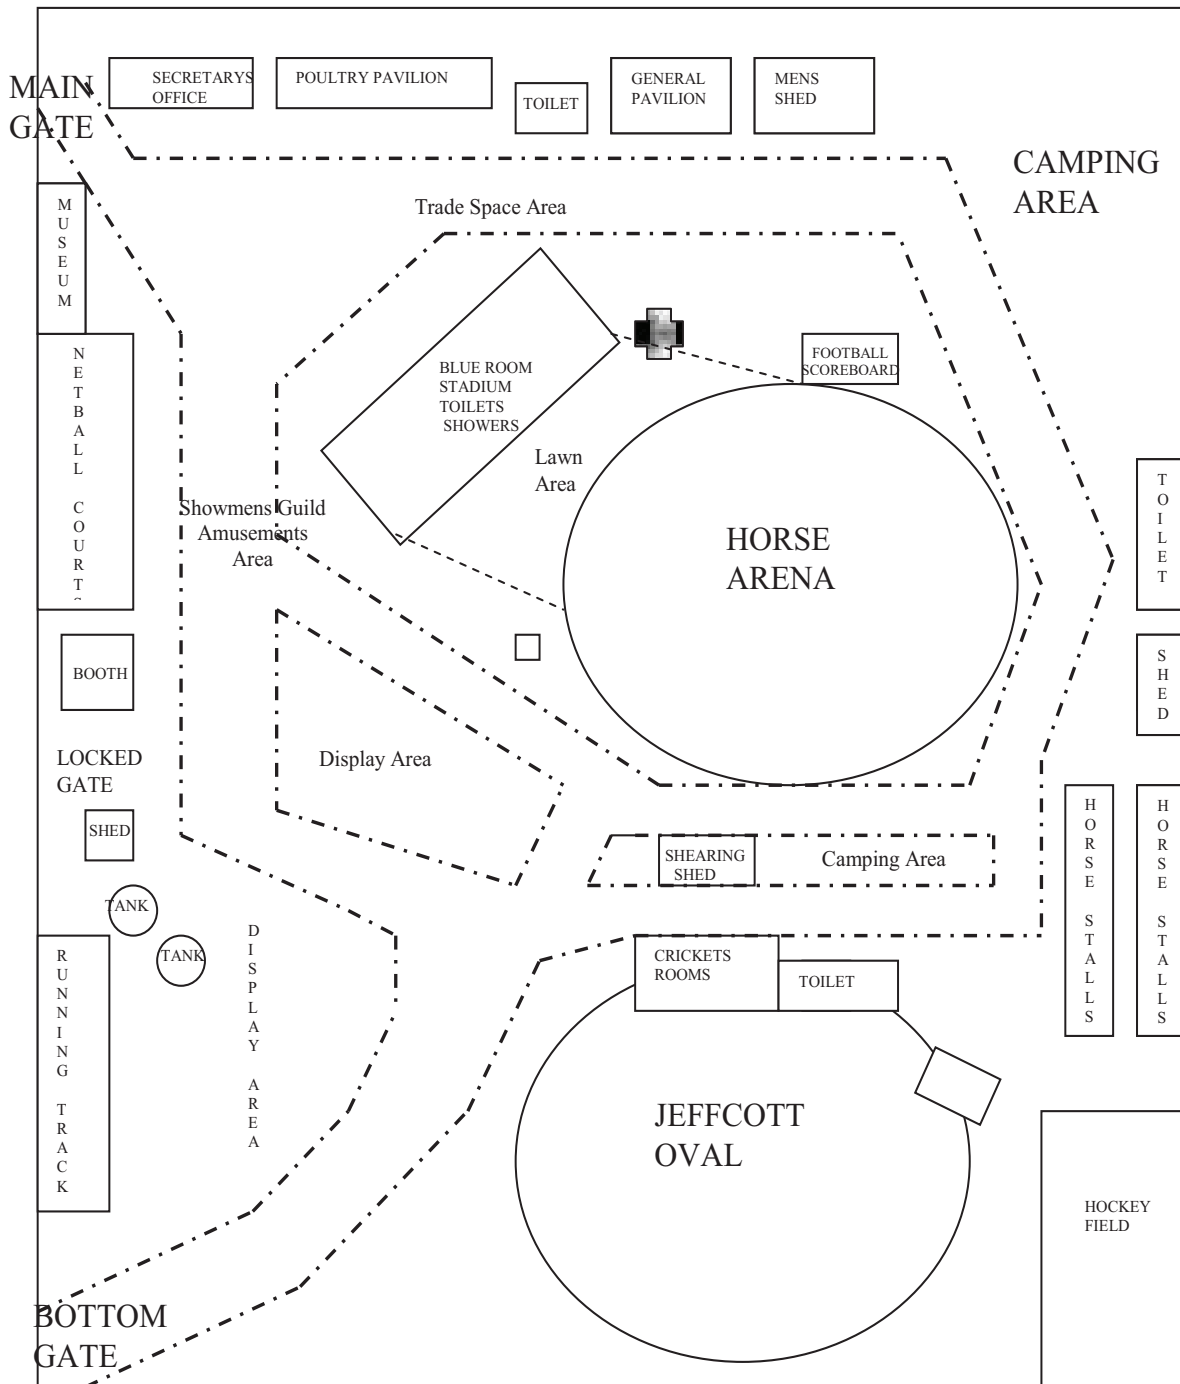

SHOWGROUNDS LAYOUT

 Ambulance Station
  Roadway
 Map not to Scale – Use as a guide only
 Strictly no Parking/Camping on Hockey Field or Netball Courts
 EMERGENCY EXIT – VIA MAIN GATE